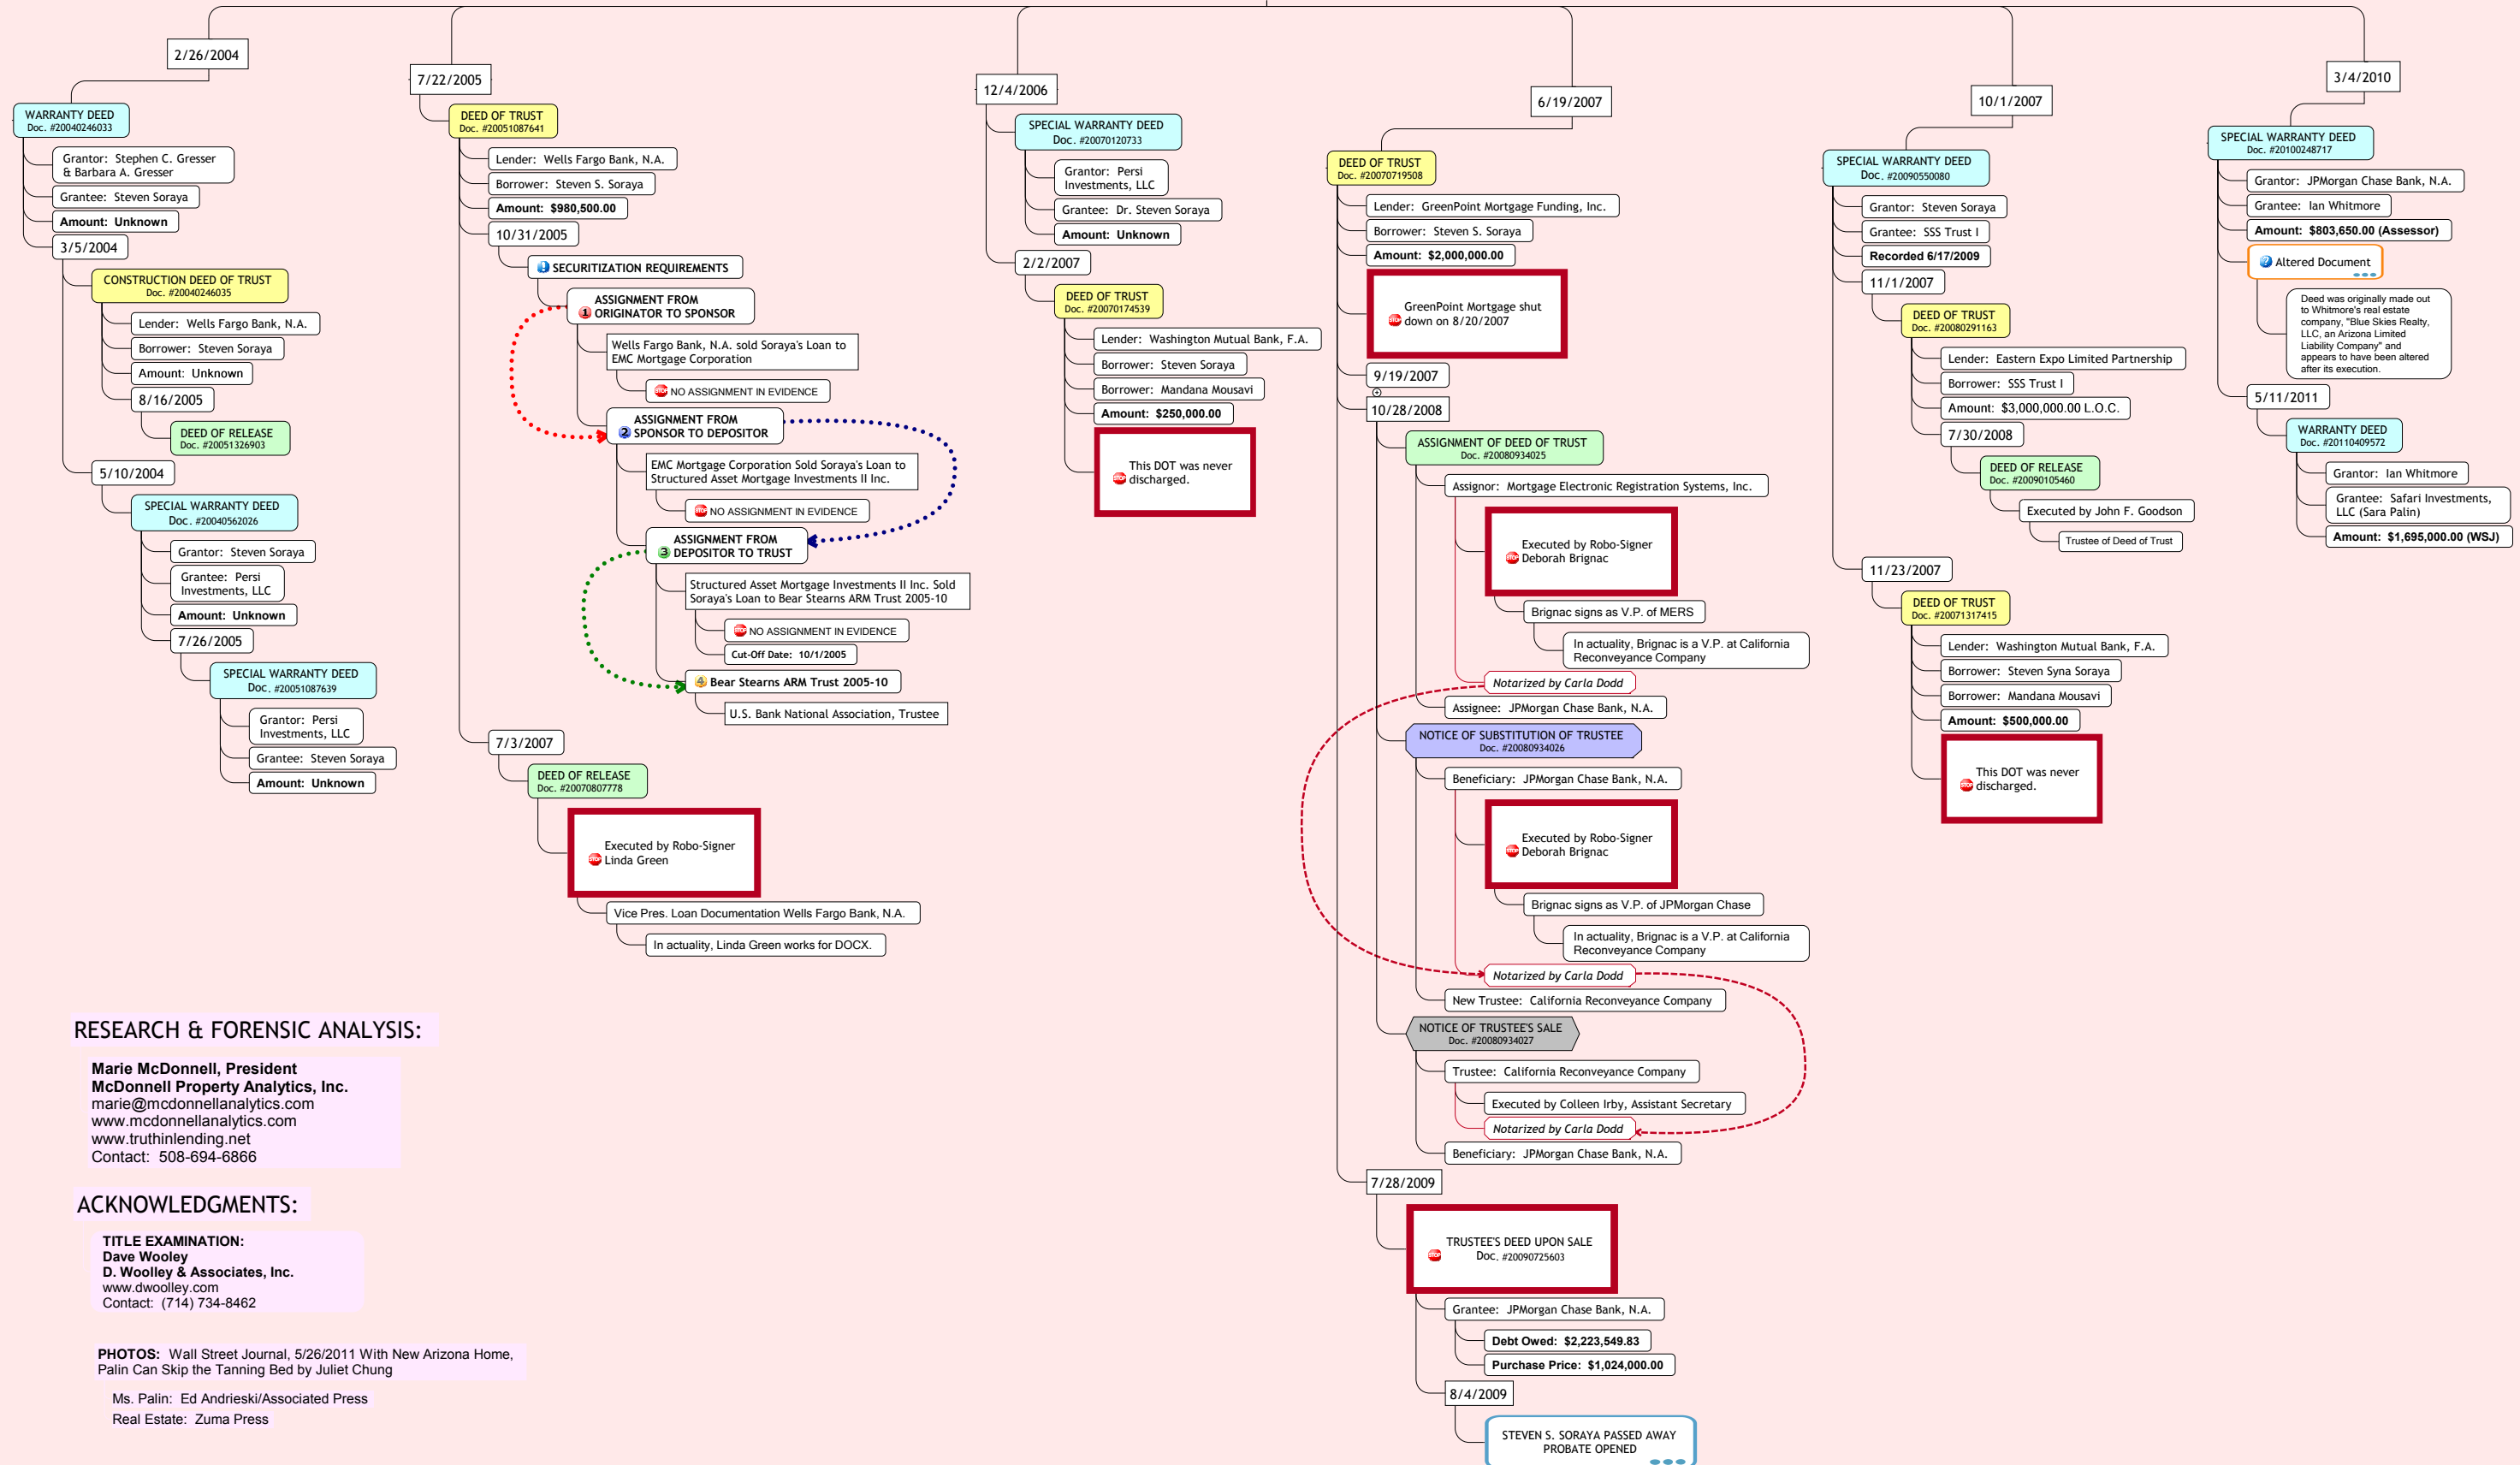

McDonnell's Mortgage Map

SARAH PALIN'S TAINTED CHAIN OF TITLE

RESEARCH & FORENSIC ANALYSIS:

Marie McDonnell, President
McDonnell Property Analytics, Inc.
 marie@mcdonnellanalytics.com
 www.mcdonnellanalytics.com
 www.truthinlending.net
 Contact: 508-694-8866

ACKNOWLEDGMENTS:

TITLE EXAMINATION:
Dave Wooley
D. Wooley & Associates, Inc.
 www.dwoolley.com
 Contact: (714) 734-8462

PHOTOS: Wall Street Journal, 5/26/2011 With New Arizona Home, Palin Can Skip the Tanning Bed by Juliet Chung